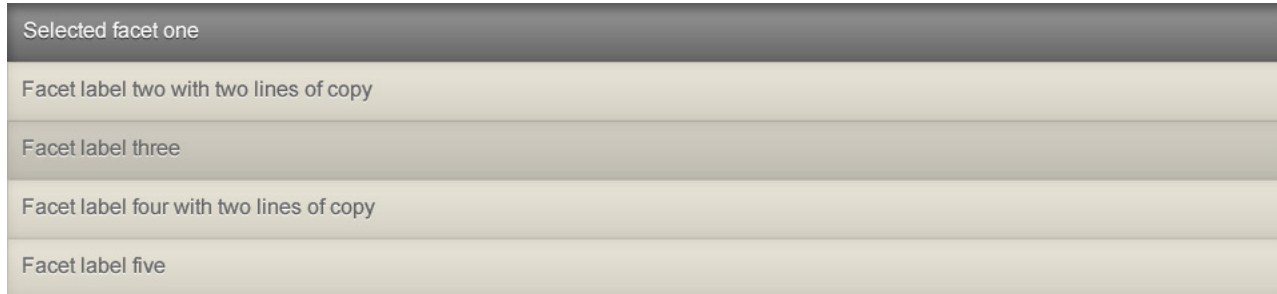

1024 px

---

768 px