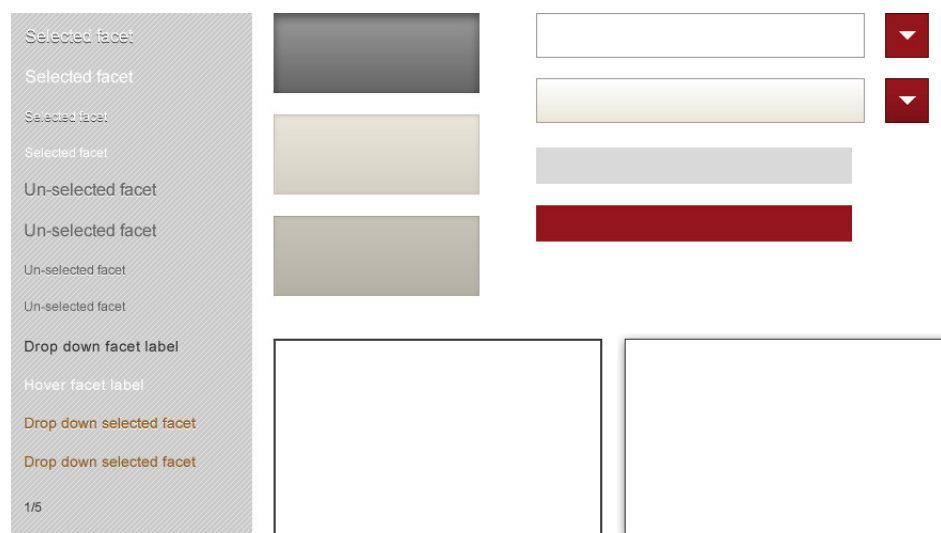

SIMPLE MOLECULES: Contains only atoms