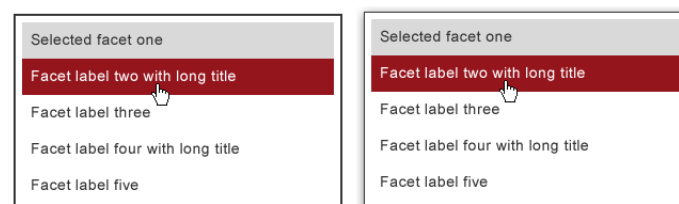

COMPLEX MOLECULES: Contain groupings of simple molecules