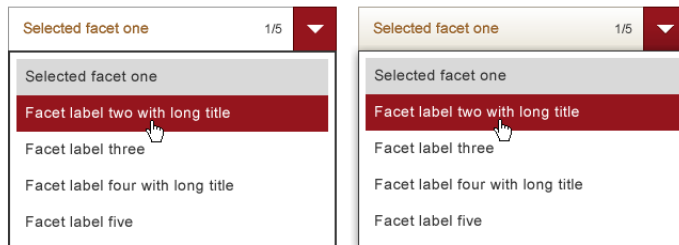

ORGANISM: The smallest element that can be added to a page in TeamSite