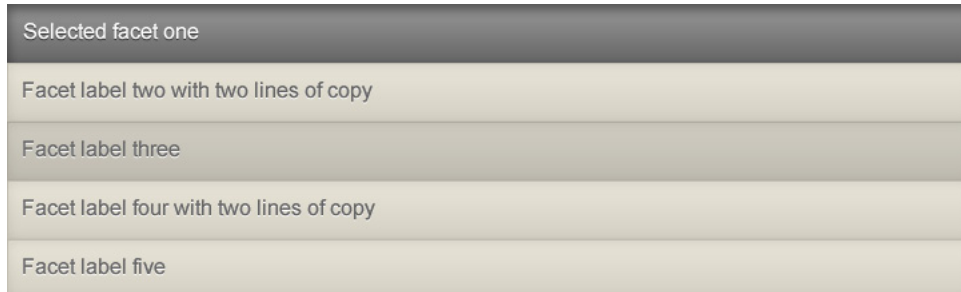

## TESTING NOTES

IE 7/8 with JS

1024 px

---

768 px

---

550 px

---